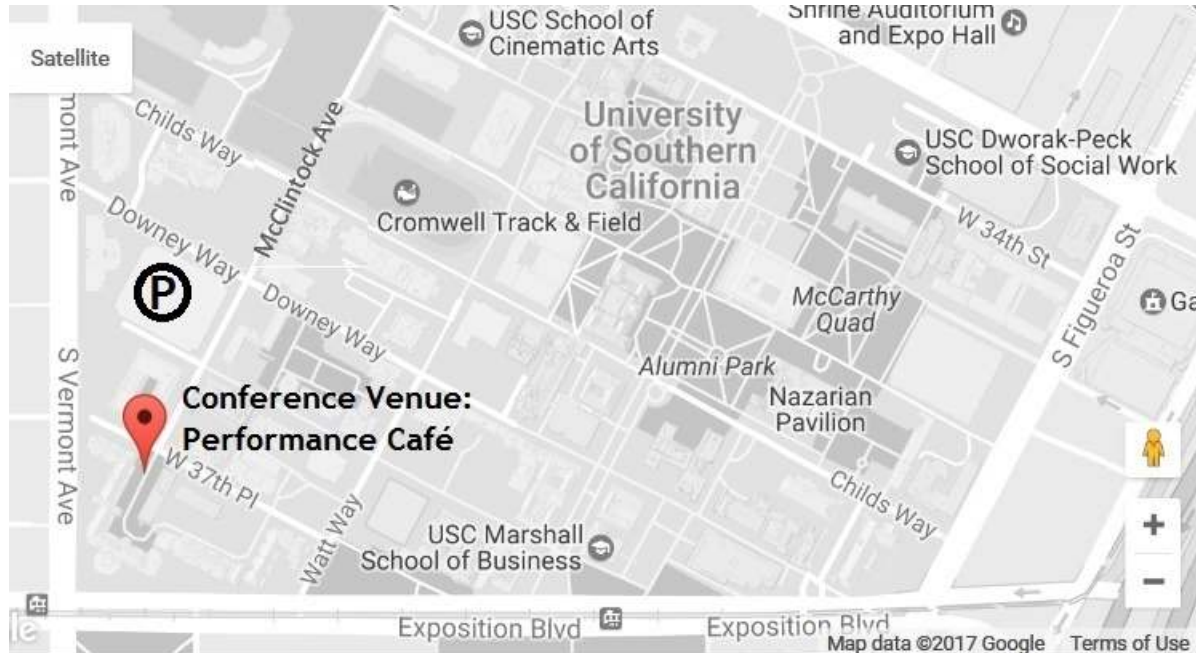

Directions to the conference venue:

The conference venue is at the University of Southern California, PRB Performance Café.

The map below shows where the venue is located.

The best way to generate directions to the venue is with Google Map, other similar mapping tools, or a GPS if you are driving using the address of the venue:

920 W. 37th Place Los Angeles, CA 90007

There is no free parking nearby. The closest parking structure is Parking Structure A (PSA) located at 3667 McClintock Ave (as shown on the map).

Hotels:

We recommend the following two hotels:

Nearest to the conference venue:

<https://www.radisson.com/los-angeles-hotel-ca-90007/cafiguer>

Closer to downtown:

<https://www.ihg.com/holidayinnexpress/hotels/us/en/los-angeles/laxwd/hoteldetail>